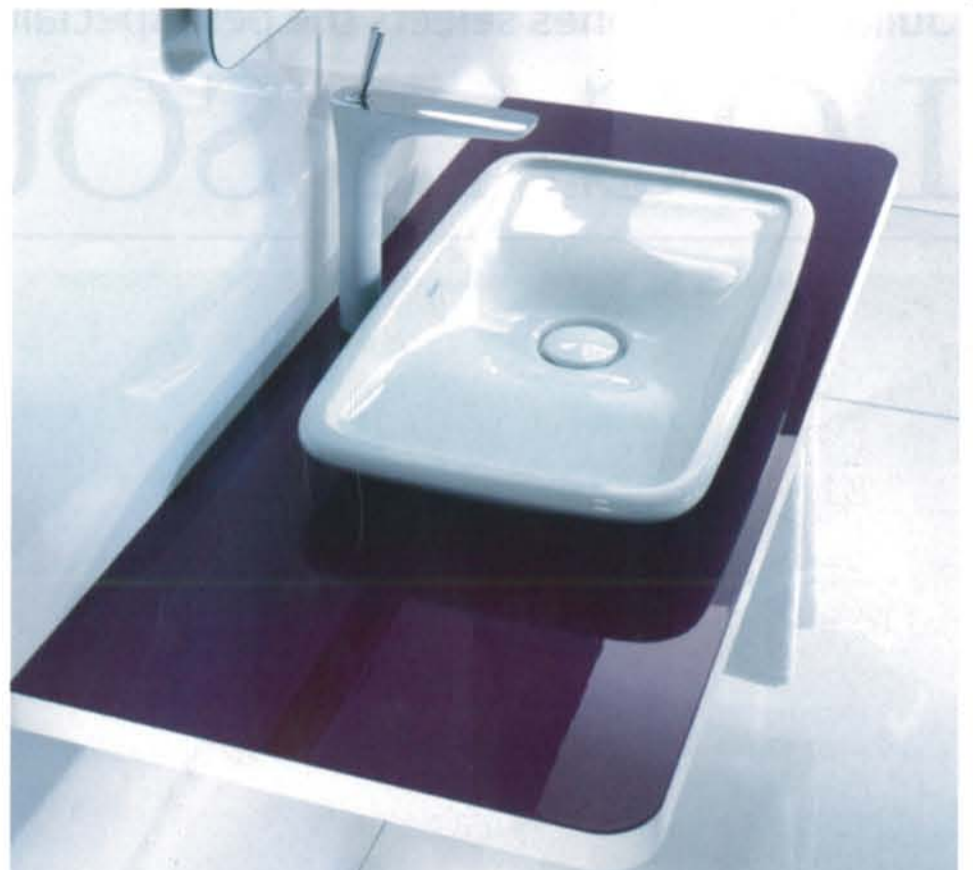

## local source book

This 'Puravida' ceramic basin from **C P Hart** measures 13 x 60 x 50cm, and costs around £281. It is seen here with the 'Puravida' single-lever mixer tap, 22 x 16cm, £310, which is brass with a chrome and white-lacquer finish. 0845-600 1950; [www.cphart.co.uk](http://www.cphart.co.uk)