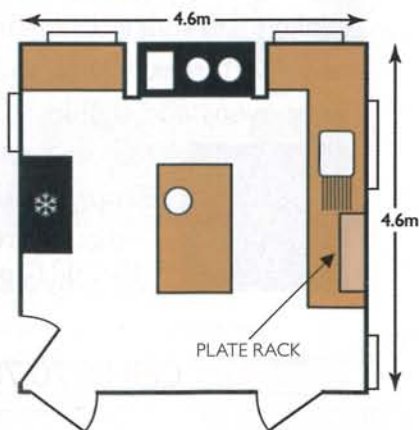

APPLIANCES (not shown)

- Fully integrated dishwasher, AEG-Electrolux **£370**

For stockists, see page 144

PLAN SCALE 1cm:1m

BK
loves

...how the new
extension looks like
an original room

PRICE GUIDE
Starting
price
£20,000
for a Chalon
Original kitchen
design