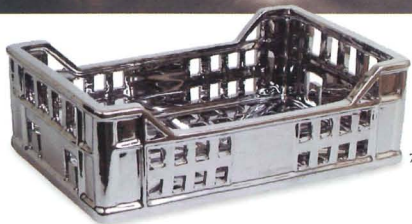

MAY 2009 £4.40

THE WORLD OF INTERIORS

costs from £23,090 approx. Ring 00 33 2 23 46 86 94, or visit hardyinside.co.uk.

6 Architect Zaha Hadid's typically sculptural tap designs, for British brassware manufacturer Triflow Concepts, almost look like water themselves. Available in three finishes, the 'Bathroom Triflow' (left) and 'Kitchen Triflow' (right) include the firm's 'three-way technology' – a dedicated filtered-drinking-water supply, as well as the usual hot and cold. Prices start at £6,295 each. Ring 01708 526361, or visit triflowconcepts.com.

7 Fabric-softener bottles and vegetable crates are just two of the everyday things that Seletti elevates to objets d'art by reproducing them in porcelain. These limited-edition silver-glazed 'Estetico Quotidiano' pieces start at £159 approx. Ring 00 39 03 758 8561, or visit seletti.it.

8 Andrea Palladio, the 16th-century Venetian mason and architect, is famed for the Classical proportions of his buildings. What then, we wonder, would he have made of fellow Italian Raffaello Galio's stone 'Palladian' bathroom fittings? Pictured, from top, are the 'Doccia e Vasca a Massello' marble shower, which comes with a matching bathtub in the shape of its negative space (£97,750 for both), and the 'Vasca e Lavelli' limestone bath (£17,250). Ring 01423 400100, or visit lapicida.com.