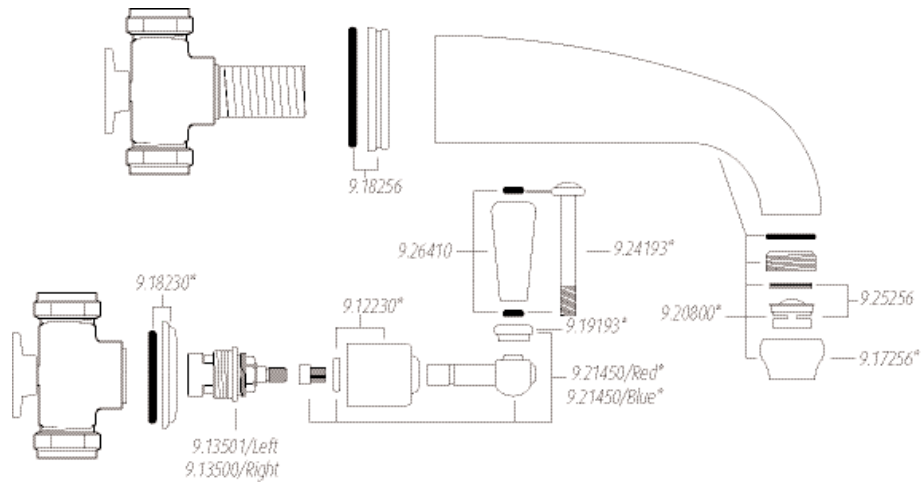

TRIFLOW CONCEPTS BACK TO TAP

Triflow is a registered trademark of TRIFLOW CONCEPTS LIMITED.

WWW.TRIFLOWCONCEPTS.COM

Triflow Concepts Limited, Gateway XIII, Ferry Lane, Rainham Essex, RM13 9JY, United Kingdom
T: 0845 313 5000, +44 (0)1708 526361 E: support@triflowconcepts.com