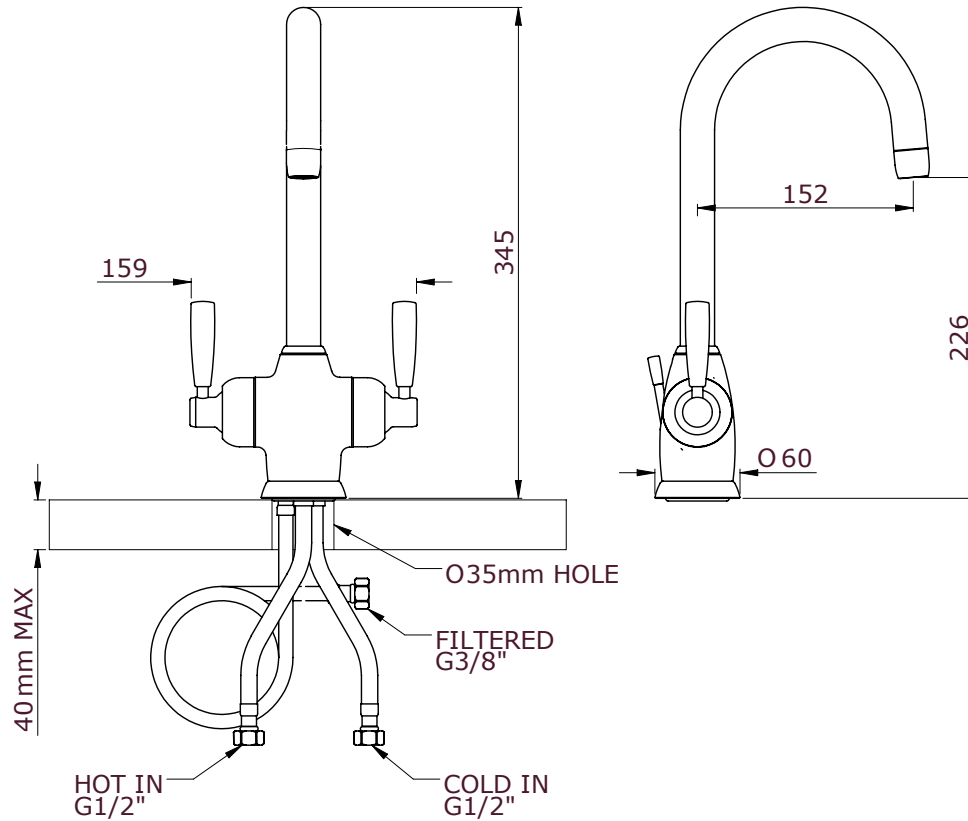

SPECIFICATION

MODEL: TF-BT22

- Stainless Steel Filter Housing
- 1/4 Turn Valves
- Flexible Connections
- Swivel Spout

TEMPERATURE RANGE:

Min: 1°C / 34°F
Max: 75°C / 167°F

RECOMMENDED WORKING PRESSURE:

Min: 1.5 bar
Max: 5 bar

AVAILABLE FINISHES:

Chrome
Nickel
Pewter

ALTERNATIVE FORMATS:

Kitchen Triflow
Kitchen Triflow + Rinse
Single Lever

TRIFLOW CONCEPTS BACK TO TAP