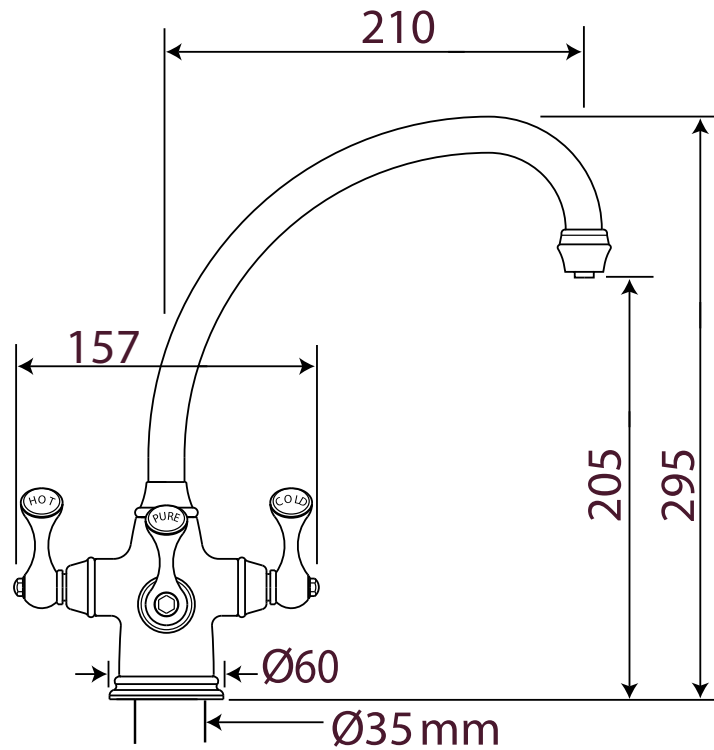

SPECIFICATION

MODEL: TF-KT38

- Stainless Steel Filter Housing
- 1/4 Turn Valves
- Flexible Connections
- Swivel Spout

TEMPERATURE RANGE:

Min: 1°C / 34°F

Max: 85°C / 185°F

RECOMMENDED WORKING PRESSURE:

Min: 1.7 bar

Max: 5 bar

AVAILABLE FINISHES:

Chrome

Pewter

Nickel

Inca Gold

ALTERNATIVE FORMATS:

Sink Mixer with 'Etruscan' Spout and Rinse