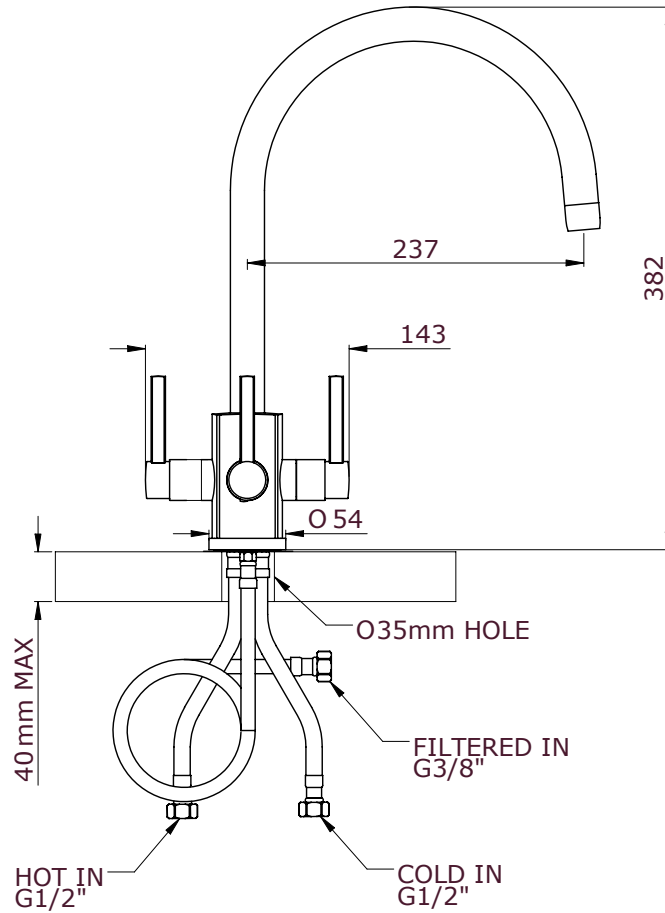

SPECIFICATION

MODEL: TF-KT34

- Stainless Steel Filter Housing
- 1/4 Turn Valves
- Flexible Connections
- Swivel Spout

TEMPERATURE RANGE:

Min: 1°C / 34°F
Max: 75°C / 167°F

AVAILABLE FINISHES:

Chrome
Nickel
Pewter

RECOMMENDED WORKING PRESSURE:

Min: 1.5 bar
Max: 5 bar

ALTERNATIVE FORMATS:

Kitchen Triflow + Rinse
Sink Mixer
Sink Mixer + Rinse

TRIFLOW CONCEPTS BACK TO TAP