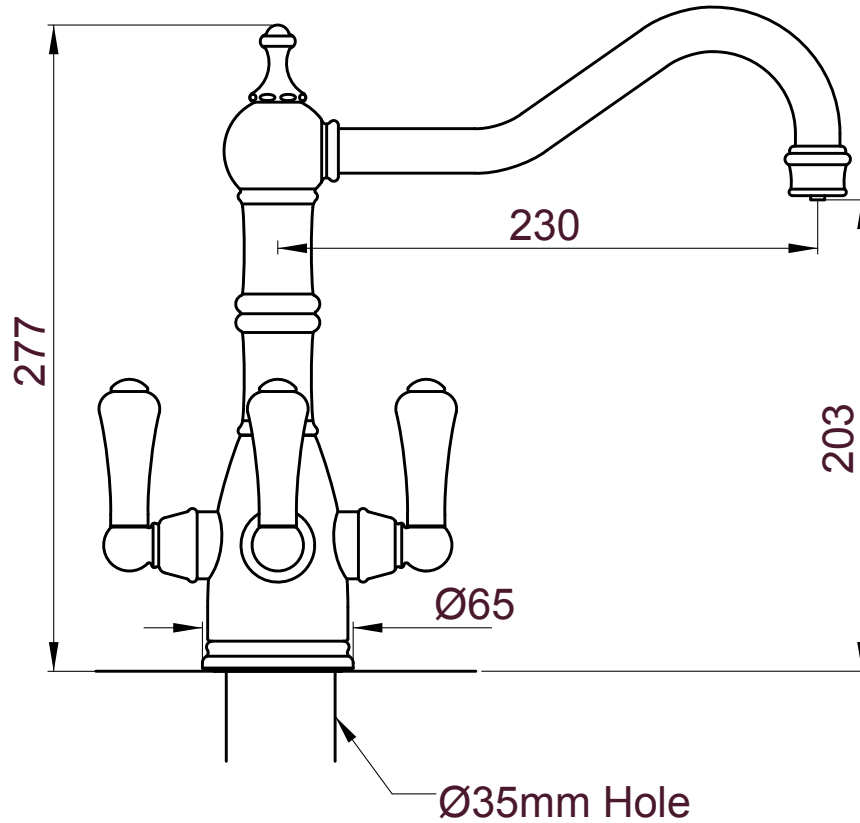

# SPECIFICATION

MODEL: TF-KT35

- Stainless Steel Filter Housing
- 1/4 Turn Valves
- Flexible Connections
- Swivel Spout

**TEMPERATURE RANGE:**

Min: 1°C / 34°F  
Max: 85°C / 185°F

**RECOMMENDED WORKING PRESSURE:**

Min: 1.7 bar  
Max: 5 bar

**AVAILABLE FINISHES:**

Chrome  
Pewter  
Nickel  
Inca Gold

**ALTERNATIVE FORMATS:**

Sink Mixer